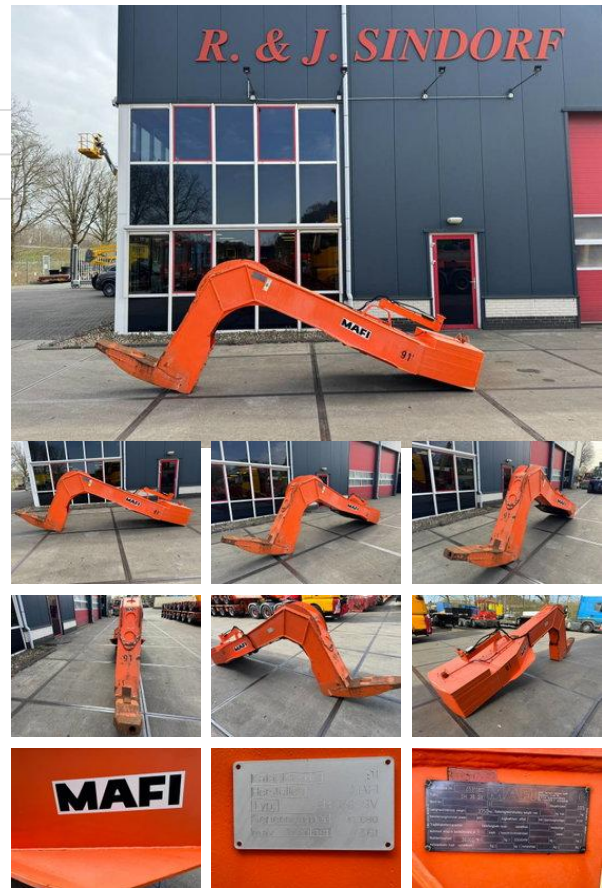

Mafi SH 36 SV SH 36 SV

General characteristics

Brand	Mafi
Subcategory	Terminal tractor
Year of construction	2015
Condition	Used

Description

MAFI 3H 36 V Gooseneck 36 ton loadingcapacity Bj 2015 = More information = Please contact Theo Lelie (+31 525 652 156, 0031653837071, info@rjsindorf.nl) for more information